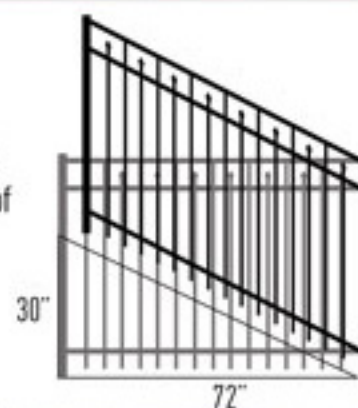

Fence Section and Gate General Specifications

- Limited Lifetime Warranty
- TGIC Polyester Powder Coating
- Stainless Steel Colored Head Screws
- All Sections are Pre-Assembled
- Gates are Constructed with a Welded Frame
- Gates are Available in Straight Top, Arched Top, Rainbow Arch and Estate Arch Styles
- Standard Section Packaging is 8 or 10 Sections per Box
- Six Styles to Choose From in Several Heights and Three Picket Configurations

Hudson Fence offers a 30" range of angular adjustability (rackability) over a 72" section. This allows for easy installation regardless of how the terrain of a yard may slope.