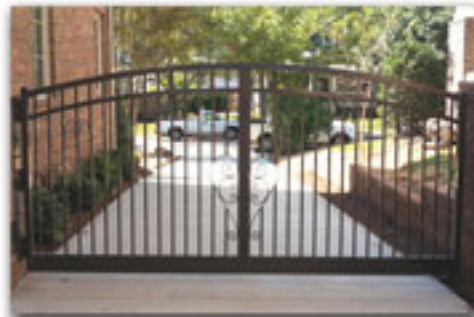

Decorative Accents

1. Hudson Fence Supply carries several decorative accents
2. Triad, Victorian and Quad Picket Finials
   - Butterfly and Estate Scrolls
   - Decorative Accent Rings
   - Post Caps Offered in Standard Flat and 2" Diameter Ball

Proudly Made In The USA with American Materials.