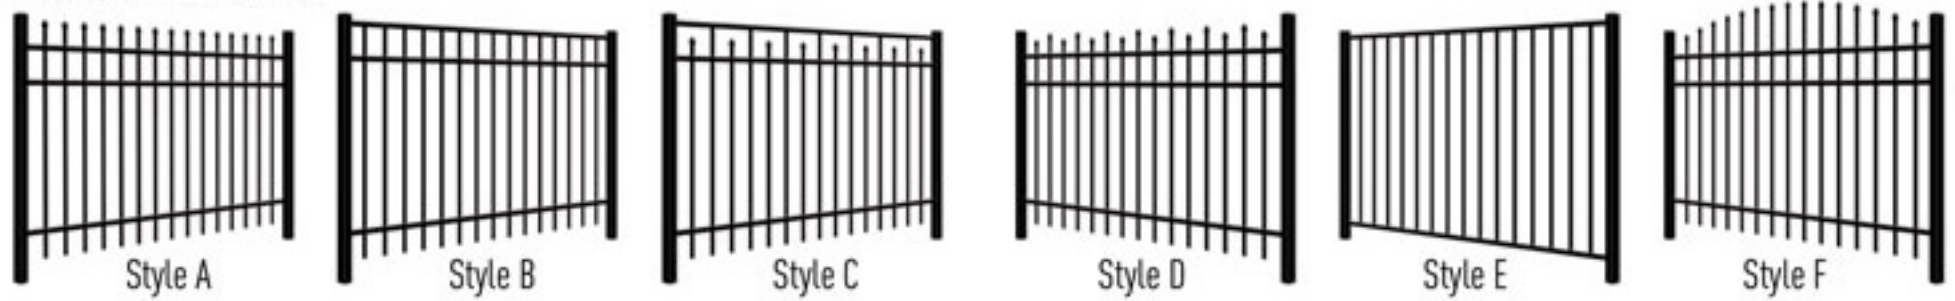

### Fence Section and Gate General Specifications

- Limited Lifetime Warranty
- TGIC Polyester Powder Coating
- Stainless Steel Colored Head Screws
- All Sections are Pre-Assembled
- Gates are Constructed with a Welded Frame
- Gates are Available in Straight Top, Arched Top, Rainbow Arch and Estate Arch Styles
- Standard Section Packaging is 8 or 10 Sections per Box
- Six Styles to Choose From in Several Heights and Three Picket Configurations

Hudson Fence offers a 30" range of angular adjustability (rackability) over a 72" section. This allows for easy installation regardless of how the terrain of a yard may slope.

Proudly Made In The USA with American Materials.

Hudson Aluminum Fencing is offered in 6 styles, in several heights and in three picket configurations; Standard Picket, Double Picket and Puppy Picket. Available in Black, Bronze and White

- **Style A: 3-Rail Picket Top** Available Heights: 36", 48", 54", 60" and 72" Available Picket Configurations: Standard Picket, Double Picket and Puppy Picket
- **Style B: 3-Rail Smooth Top** Available Heights: 36", 48", 54", 60" and 72" Available Picket Configurations: Standard Picket, Double Picket and Puppy Picket
- **Style C: 3-Rail Smooth Top With Pickets** Available Heights: 36", 48", 54", 60" and 72" Available Picket Configurations: Standard Picket, Double Picket and Puppy Picket
- **Style D: 3-Rail Alternating Picket Top** Available Heights: 36", 48", 54", 60" and 72" Available Picket Configurations: Standard Picket, Double Picket and Puppy Picket
- **Style E: 2-Rail Smooth Top** Available Heights: 36", 48", 54" and 60" Available Picket Configurations: Standard Picket and Double Picket
- **Style F: 3-Rail Arched Picket Top** Available Heights: 36", 48", 54" and 60" Available Picket Configurations: Standard Picket and Puppy Picket