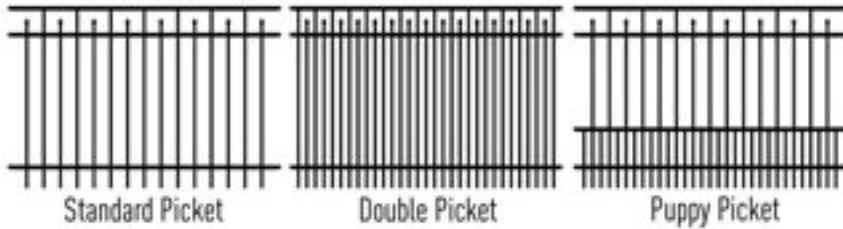

Picket Configurations