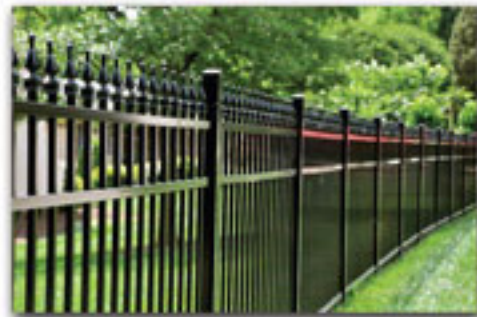

Decorative Accents

1. Hudson Fence Supply carries several decorative accents
2. Triad, Victorian and Quad Picket Finials
   - Butterfly and Estate Scrolls
   - Decorative Accent Rings
   - Post Caps Offered in Standard Flat and 2" Diameter Ball

Proudly Made In The USA with American Materials.